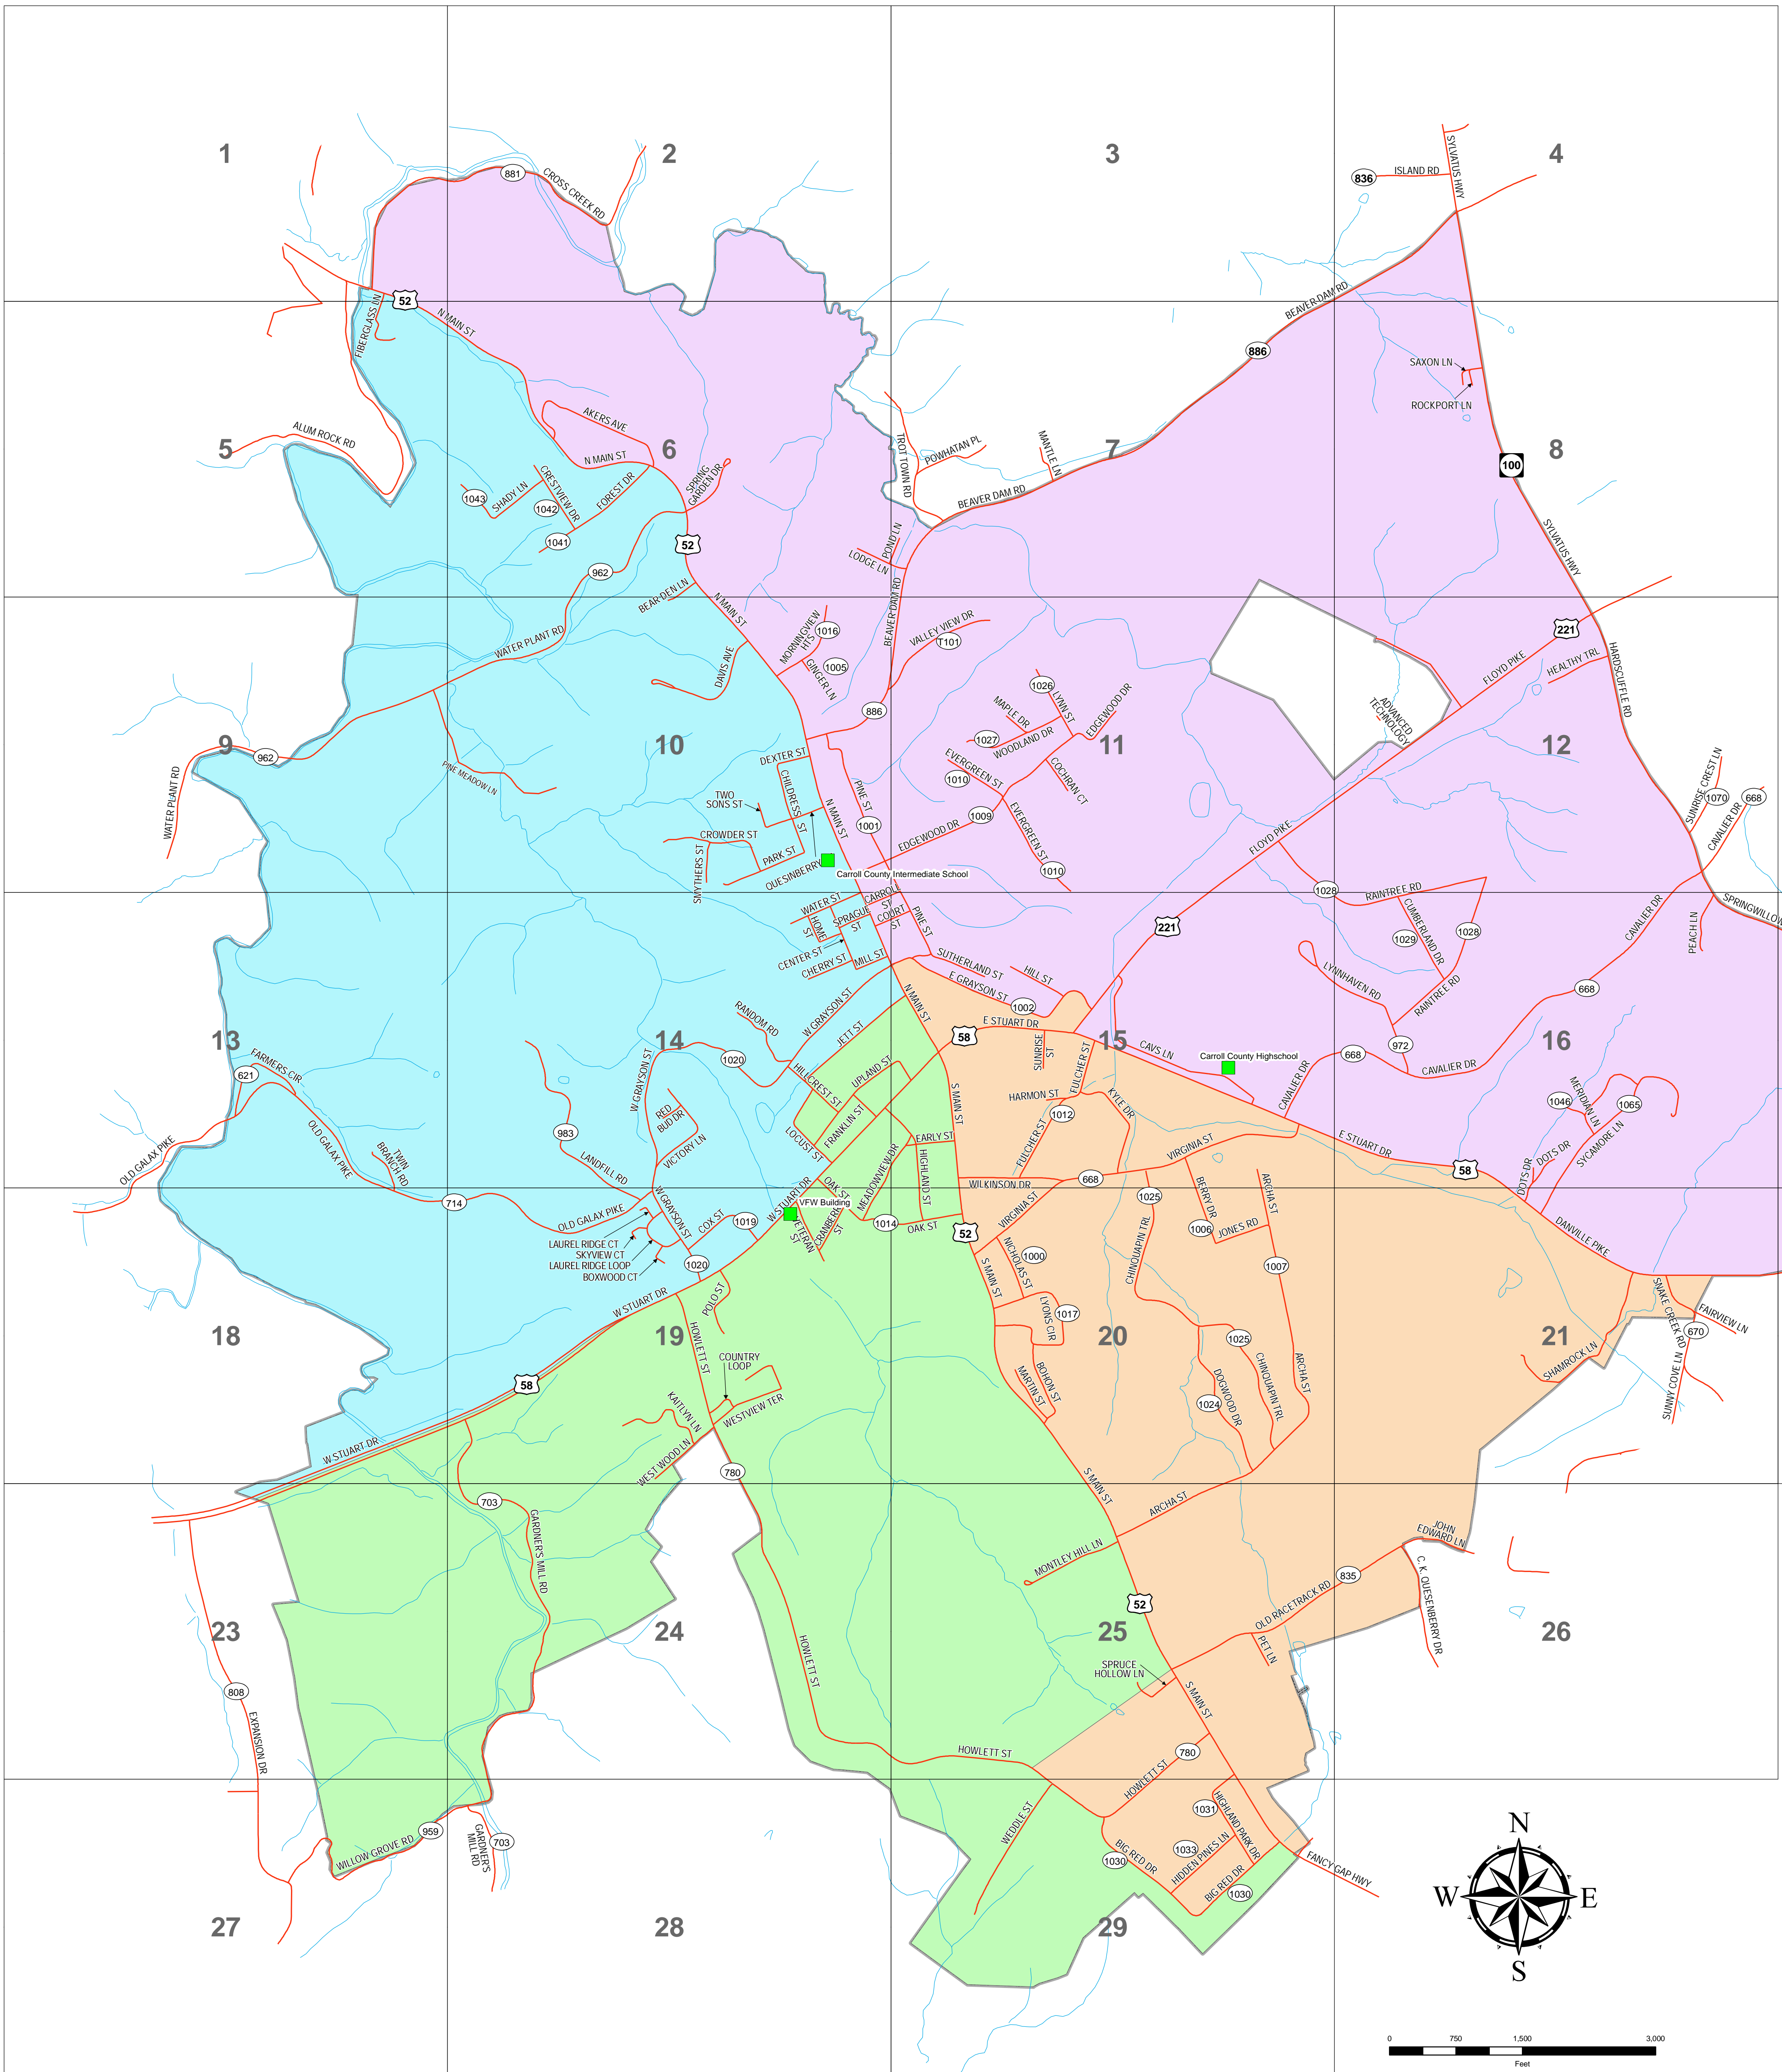

Town of Hillsville Voting Ward Map

ADVANCED TECHNOLOGY 12	LIBBY LN 3
AKERS AVE R1 865 6	LOCUST ST 14
ALUM ROCK RD 1	LODGE LN 6, 7
ALUM ROCK RD 5	LYNN ST R1 T1026 11
ARCHA ST R1 T1007 15, 20, 25	LYNNHAVEN RD R1 972 15, 16
BEAVER DAM RD R1 886 3, 7, 10, 11	LYONS CIR R1 T1017 20
BERRY DR R1 T1006 15, 20	LYONS CIR R1 T1018 20
BIG RED DR R1 1030 29	MANTLE LN 7
BOHON ST 20	MAPLE DR 11
BOXWOOD CT 19	MARTIN ST 20
C. K. QUESENBERRY DR 26	MEADOWVIEW DR 15, 19
CAMELOT LN R1 669 17, 22	MERIDIAN LN R1 1046 16
CARROLL ST 14	MILL ST 14
CARROLLTON PIKE R1 58 19	MONTLEY HILL LN 25
CARROLLTON PIKE R1 58-221 19, 23	MORNINGVIEW HTS R1 T1018 10
CAVALIER DR R1 668 12, 15, 16	N MAIN ST R1 92 6, 10, 14, 15
CAVS LN 15	NICHOLAS ST R1 T1000 20
CENTER ST 14	OAK KNOLL DR R1 1037 22
CHERRY ST 14	OAK ST R1 1014 14, 19, 29
CHILDRESS ST 10	OLD COON RIDGE PKWY R1 819 1
CHINQUAPIN TR R1 T1025 15, 20	OLD GALAX PIKE R1 714 13, 18, 19, 23
COCHRAN CT 11	OLD RACETRACK RD R1 835 25, 26
COUNTRY LOOP 19	PARK ST 10
COURT ST 14, 15	PEACH LN 16
COX ST R1 1019 19	PET LN 25
CRANBERRY ST 19	PINE ST R1 T1001 10, 11, 15
CRESTVIEW DR R1 1042 6	PINE MEADOW LN 9, 10
CROOKED HOLLOW RD 13	POLO ST 19
CROSS CREEK R1 881 1, 2	POND LN
CUMBERLAND DR R1 1029 16	POPLAR CAMP RD R1 52 1, 5, 6
DALEVUE DR R1 1045 17	POWHATAN PL
DANVILLE PIKE R1 58 17, 21, 22	QUESSENBERRY ST 10
DAVIS AVE 10	RAINTREE RD R1 1028 11, 12, 16
DEXTER ST 10	RANDOM RD 14
DOGWOOD DR R1 T1024 20	RED BUD DR 14
DOTS DR 16, 21	ROCKPORT LN 8
DRIFTWOOD TR 3	S MAIN ST R1 52 15, 20, 25, 29
E GRAYSON ST R1 T1002 15	SAXON LN 8
E STUART DR R1 58 15, 16, 21	SHADY LN R1 1043 6
EARLY ST 15	SHAMROCK LN 21
EDGEWOOD DR R1 T1009 10, 11	SKYVIEW CT 19
EVERGREEN ST R1 T1010 11	SNAKE CREEK RD R1 670 21, 26
EXPANSION DR R1 808 23, 27	SOUTH LIMITS LN 29
FAIRVIEW LN R1 1047 21	SPRAGUE ST 14
FANCY GAP HWY R1 52 29	SPRING GARDEN DR 6
FARMERS MARKET DR R1 621 13	SPRINGWILLOW DR R1 669 12, 16, 17
FARMERS MARKET DR R1 706 27	SPRUCE HOLLOW LN 25
FIBERGLASS LN 1, 5	STABLE RD R1 702 29
FLOYD PIKE R1 221 8, 11, 12, 15	STAG LN 21
FOREST DR R1 1041 6	SUNNY COVE CT 26
FRANKLIN ST 14	SUNNY COVE LN 21, 26
FULCHER ST R1 T1012 15	SUNRISE CREST LN R1 1070 12
GARDNER'S MILL RD R1 703 19, 24, 27, 28	SUNRISE ST 15
GAYLAWN DR 6	SURRY LN 3
GINGER LN R1 1005 10	SUTHERLAND ST 15
HANGING TREE RD R1 770 1	SYCAMORE LN R1 1046 16, 21
HARDSUFFLE RD R1 669 12	SYLVATIUS HWY R1 100 3, 8, 12
HARMON ST 15	TROT TOWN RD 7
HIDDEN PINES LN R1 1033 29	TWIN BRANCH RD 13
HIDDEN RIDGE RD 1	TWO SONS ST 10
HIGHLAND PARK DR R1 1031 25, 29	UPLAND ST 14, 15
HILL ST 15	VALLEY ST 14
HILLCREST ST 14	VALLEY VIEW DR R1 T1011 11
HOME ST 14	VALLEY VIEW DR R1 T886 11
HOWLETT ST R1 780 19, 24, 25, 29	VALLEY VIEW LN R1 T101 11
H77 23, 27	VETERAN ST 19
INDUSTRIAL PARK DR R1 1035 23, 27	VICTORY LN 14
ISLAND CREEK DR R1 886 3	VIRGINIA ST R1 668 15, 20
ISLAND RD R1 836 3	W GRAYSON ST R1 1020 14, 19
JENNINGS RD R1 833 3	WILKINSON DR R1 58 14, 15, 19
JETT ST 14, 15	WADE AVE 20
JOHN EDWARD LN R1 835 26	WATER PLANT RD R1 962 6, 9, 10, 13
JONES RD R1 T1006 20	WATER ST 14
KATLYN LN 19	WEDDLE ST 29
KYLE DR 15	WEST WOOD LN 19
LANDFILL RD R1 983 14, 19	WESTVIEW TER 19
LAUREL RIDGE CT 19	WILKINSON DR R1 T1015 15
LAUREL LOOP 19	WILLOW GROVE RD R1 959 27, 28
	WOODLAND RD R1 T1027 11