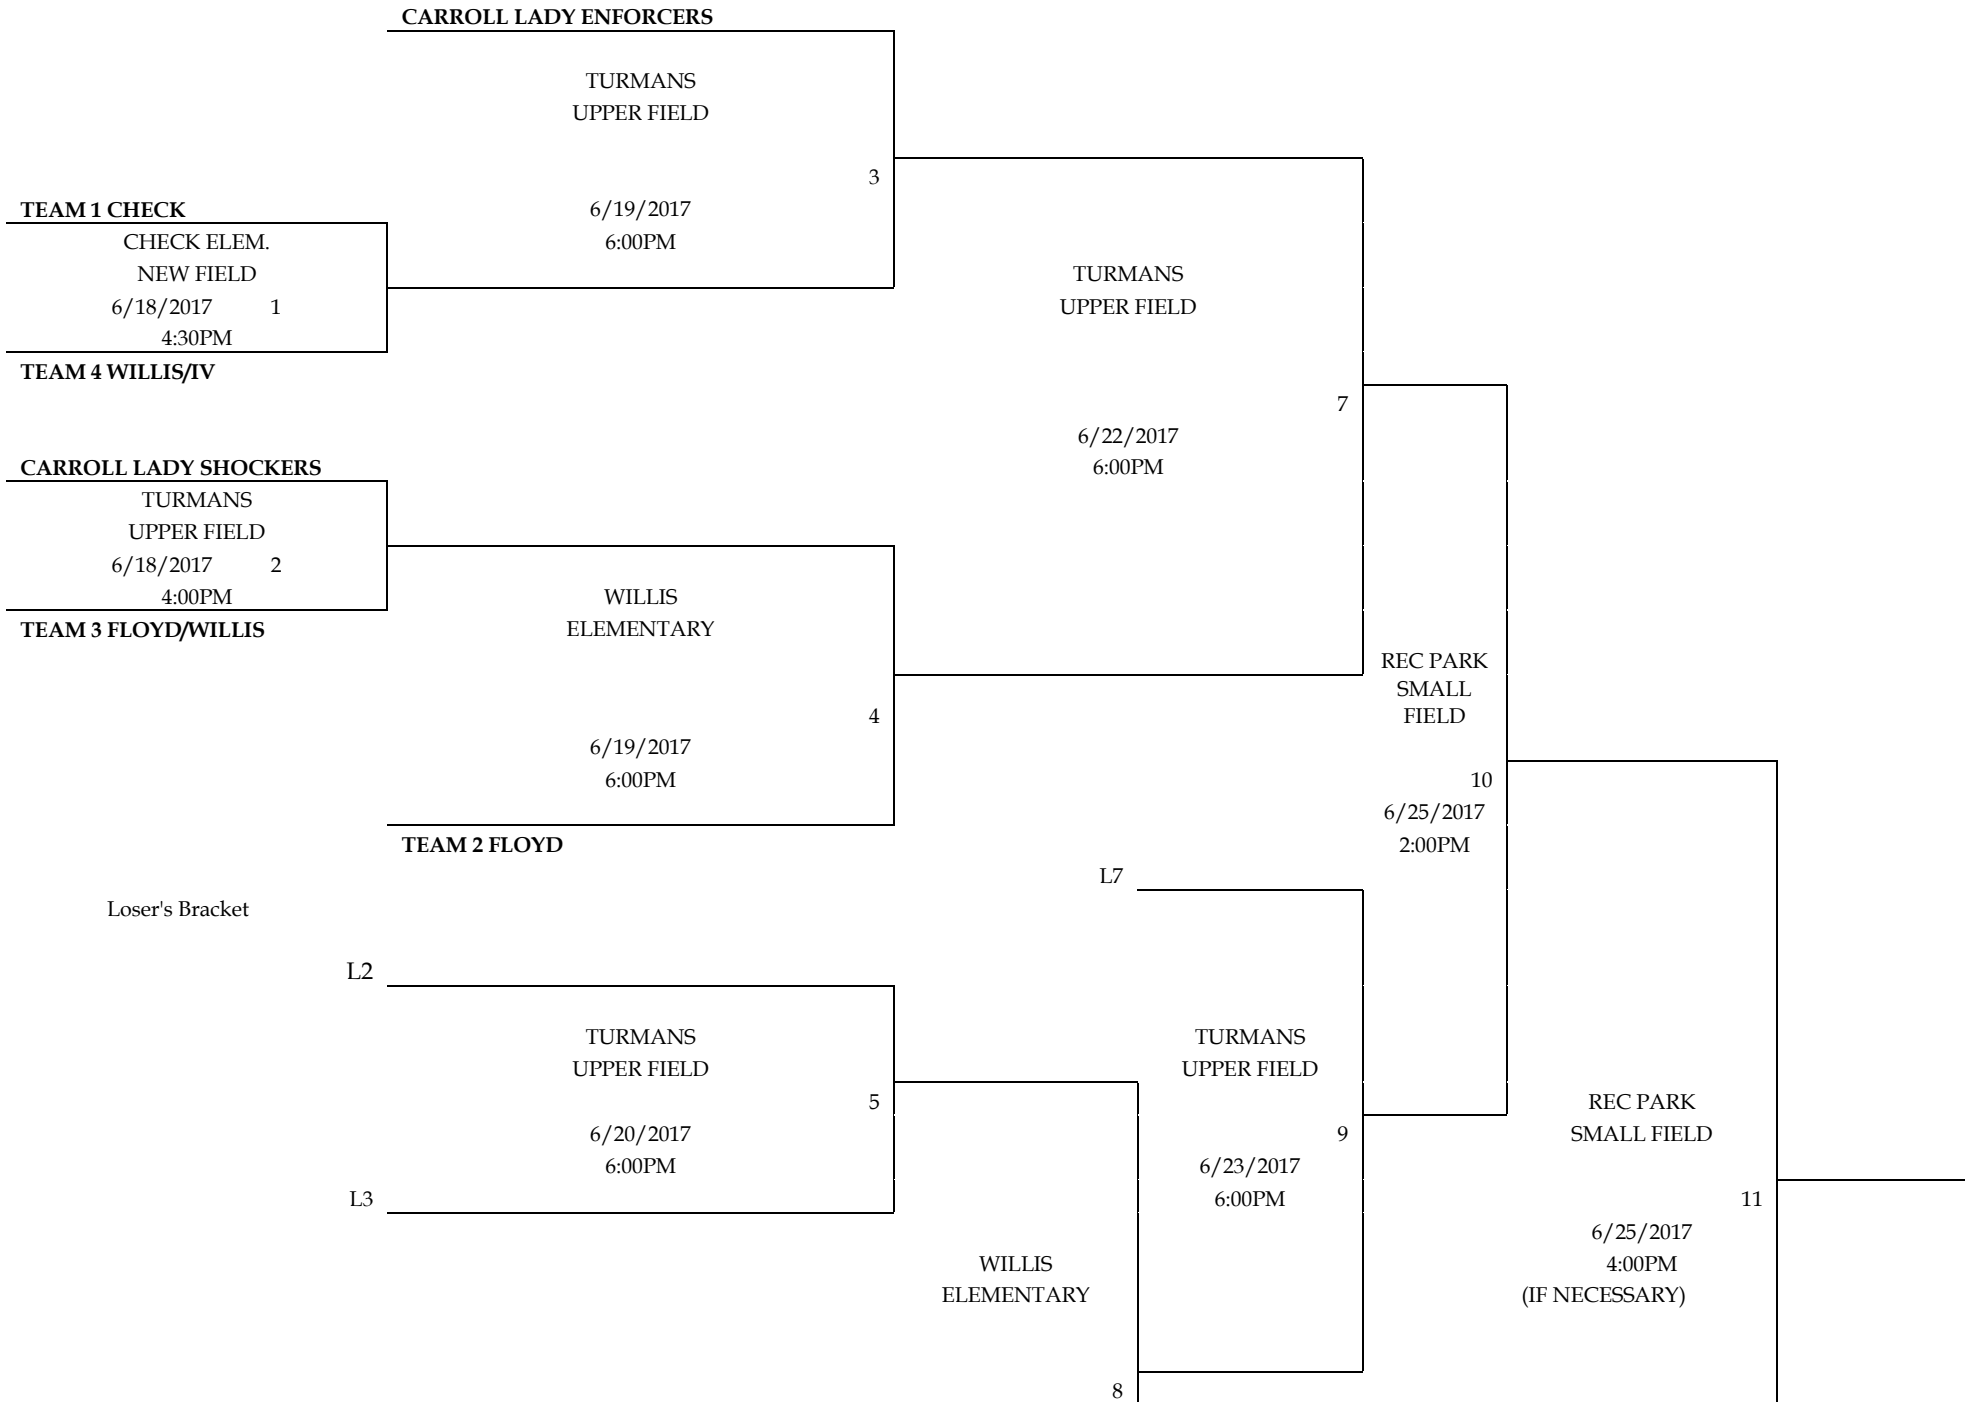

8-10 SOFTBALL POOL C TOURNAMENT

6/22/2017
6:00PM

L1

WILLIS
ELEMENTARY

6/20/2017
6:00PM

6

L4

L10 If First Loss