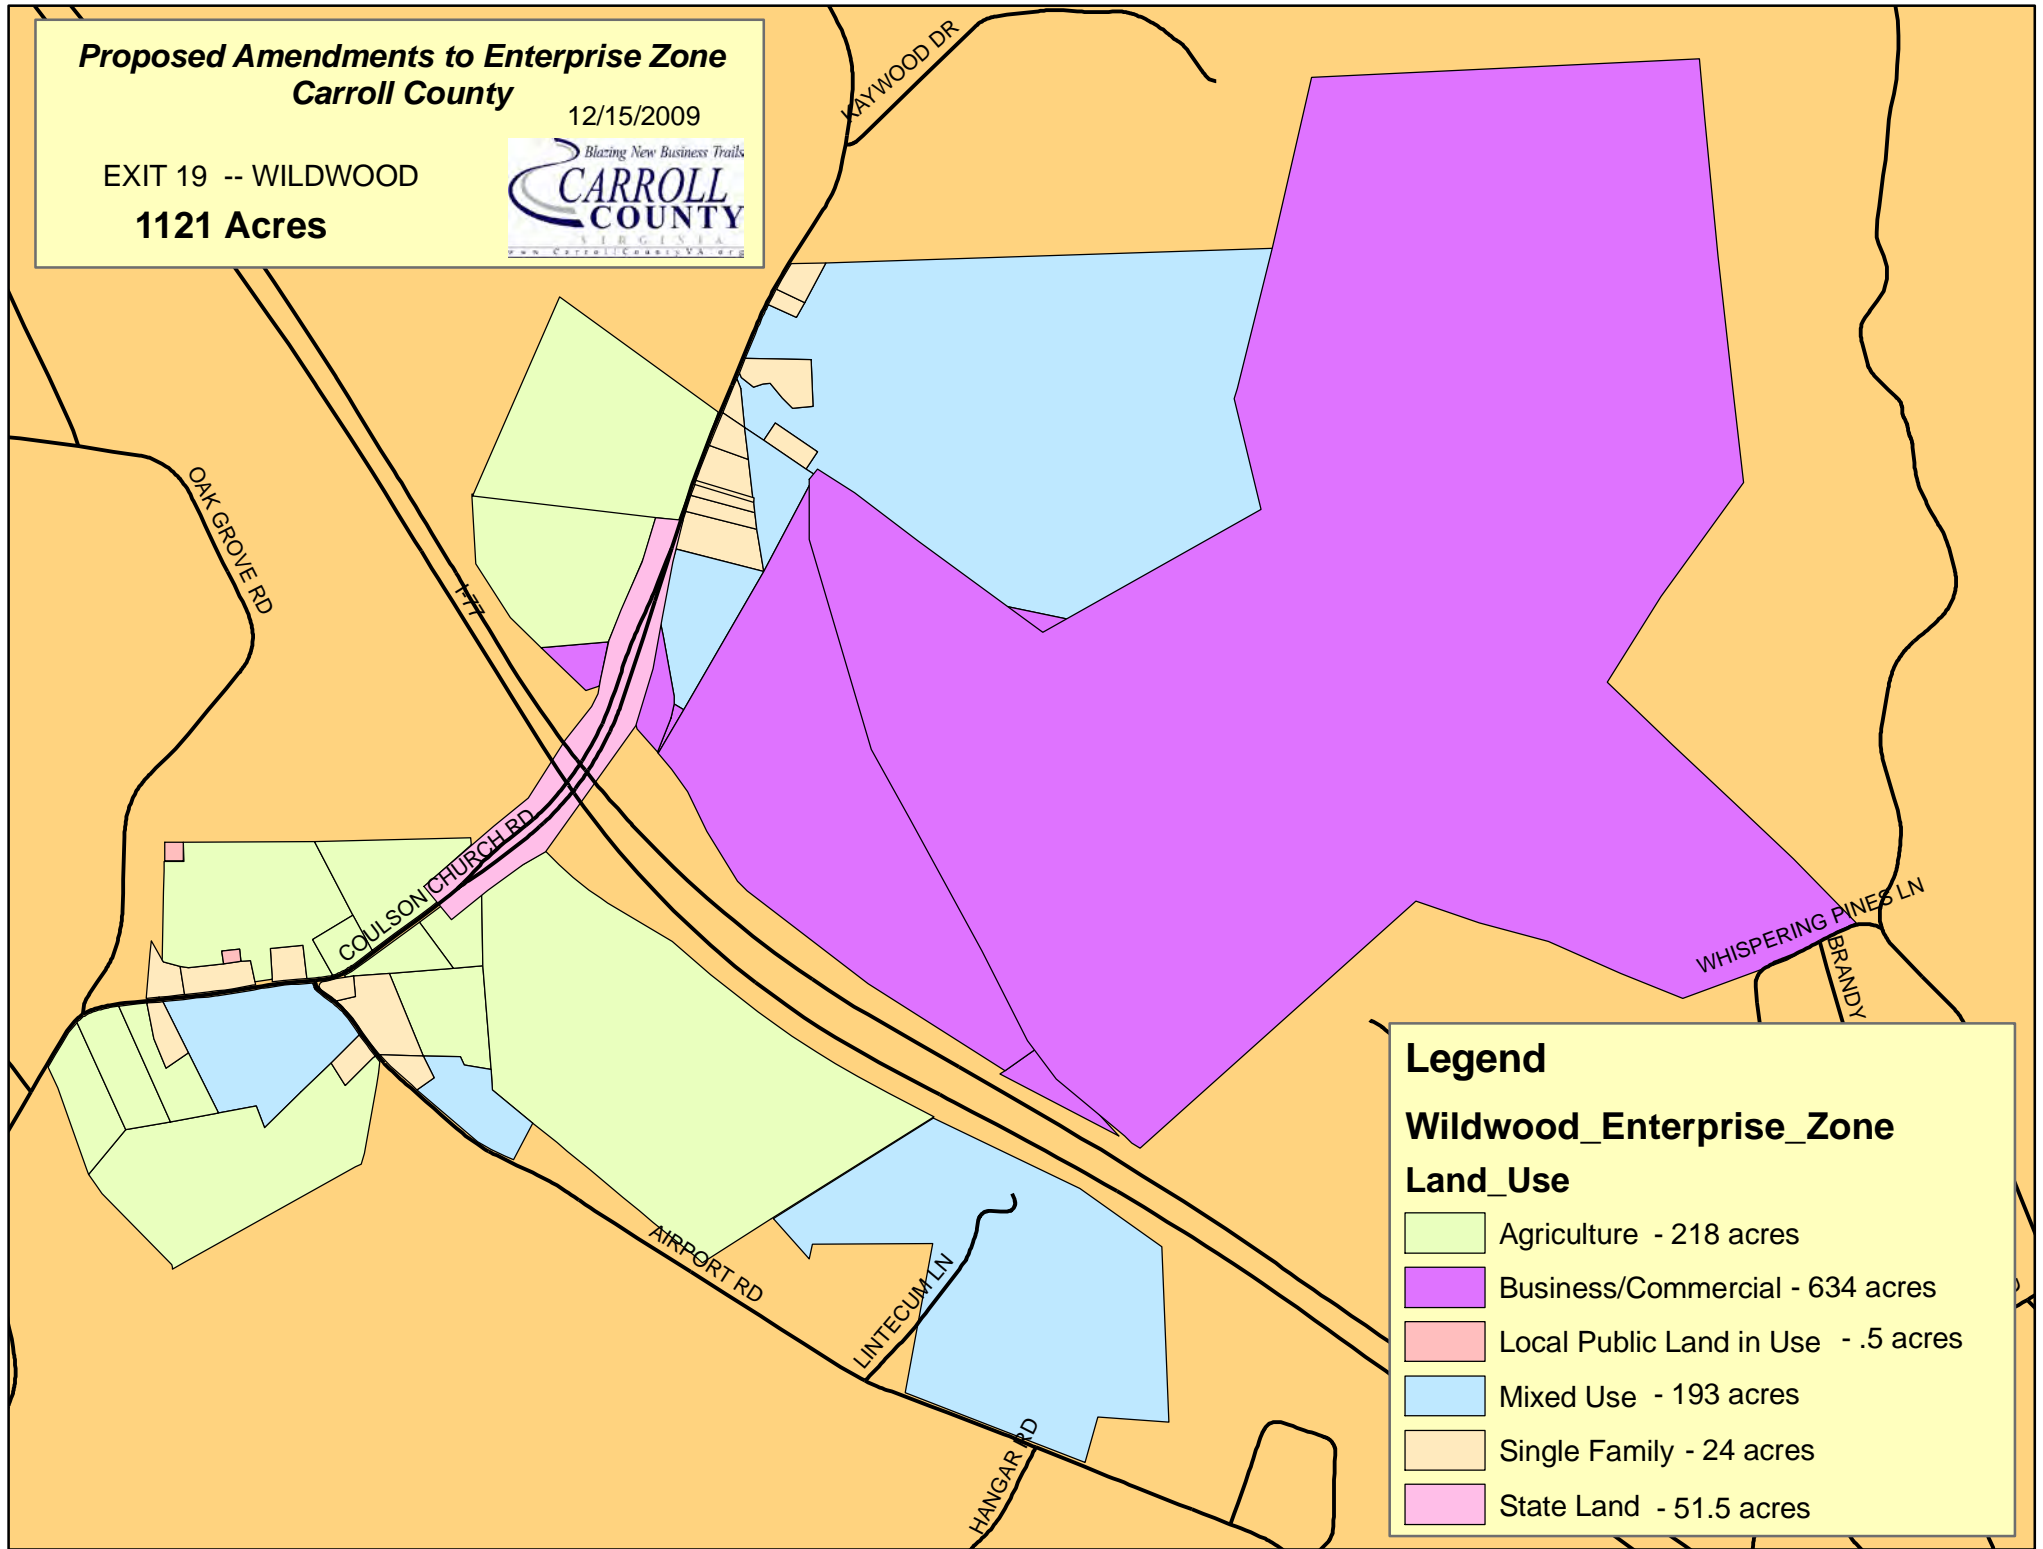

**Proposed Amendments to Enterprise Zone
Carroll County**

12/15/2009

EXIT 19 -- WILDWOOD

1121 Acres

Legend

Wildwood_Enterprise_Zone

Land_Use

-  Agriculture - 218 acres
-  Business/Commercial - 634 acres
-  Local Public Land in Use - .5 acres
-  Mixed Use - 193 acres
-  Single Family - 24 acres
-  State Land - 51.5 acres