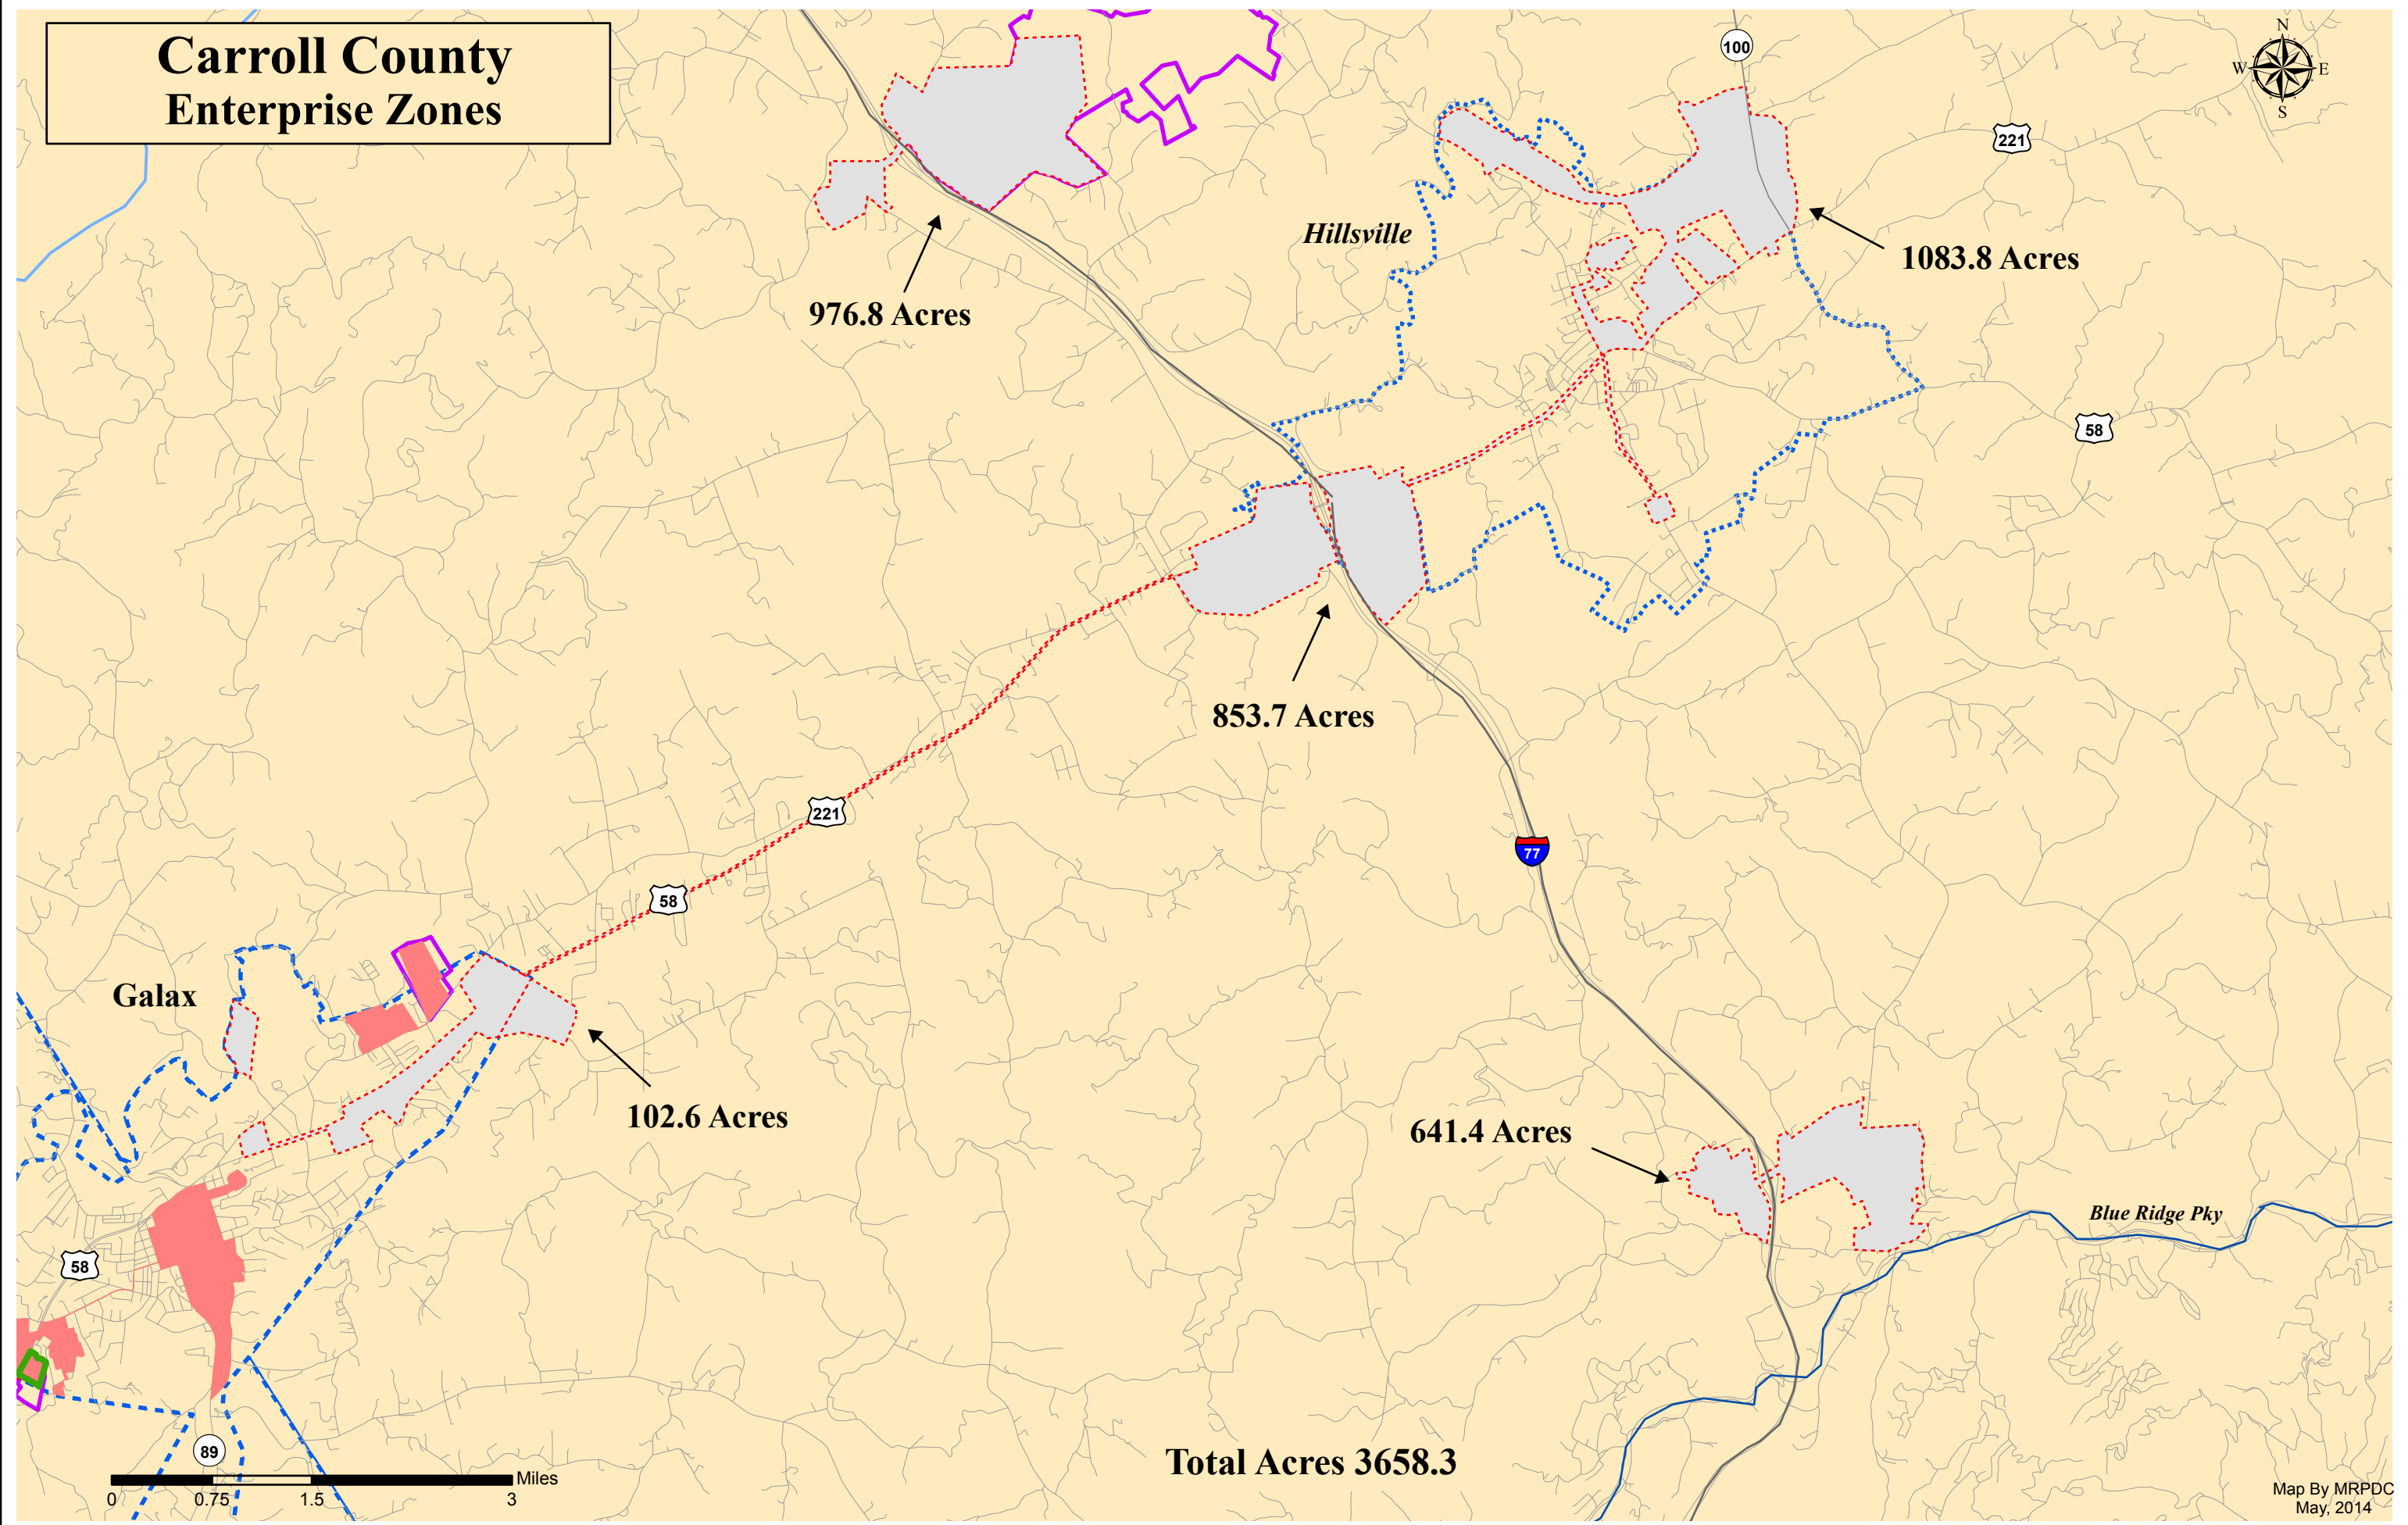

# Carroll County Enterprise Zones

**Total Acres 3658.3**